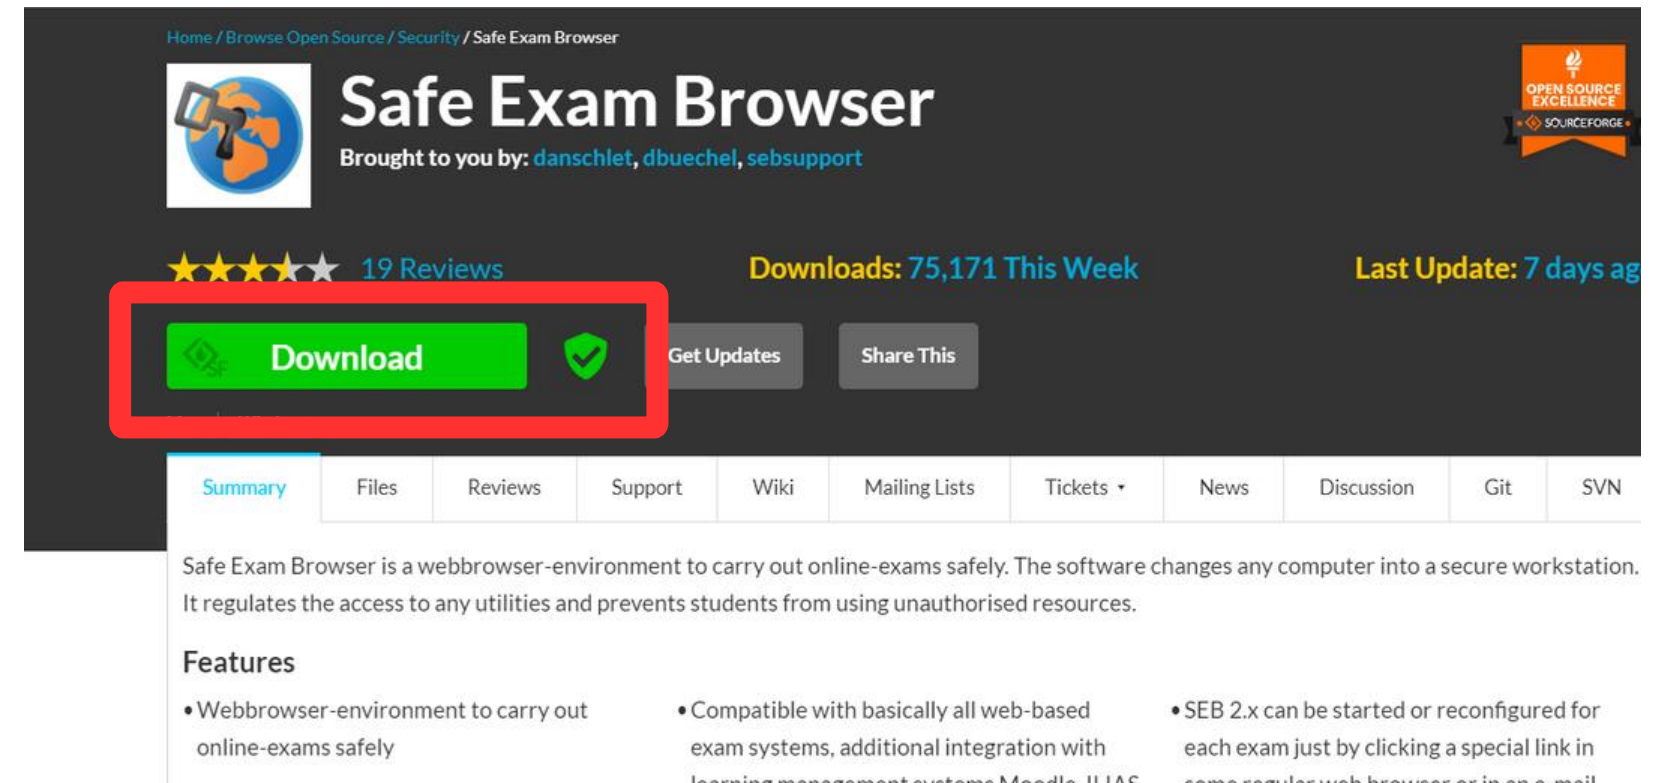

Setelah download