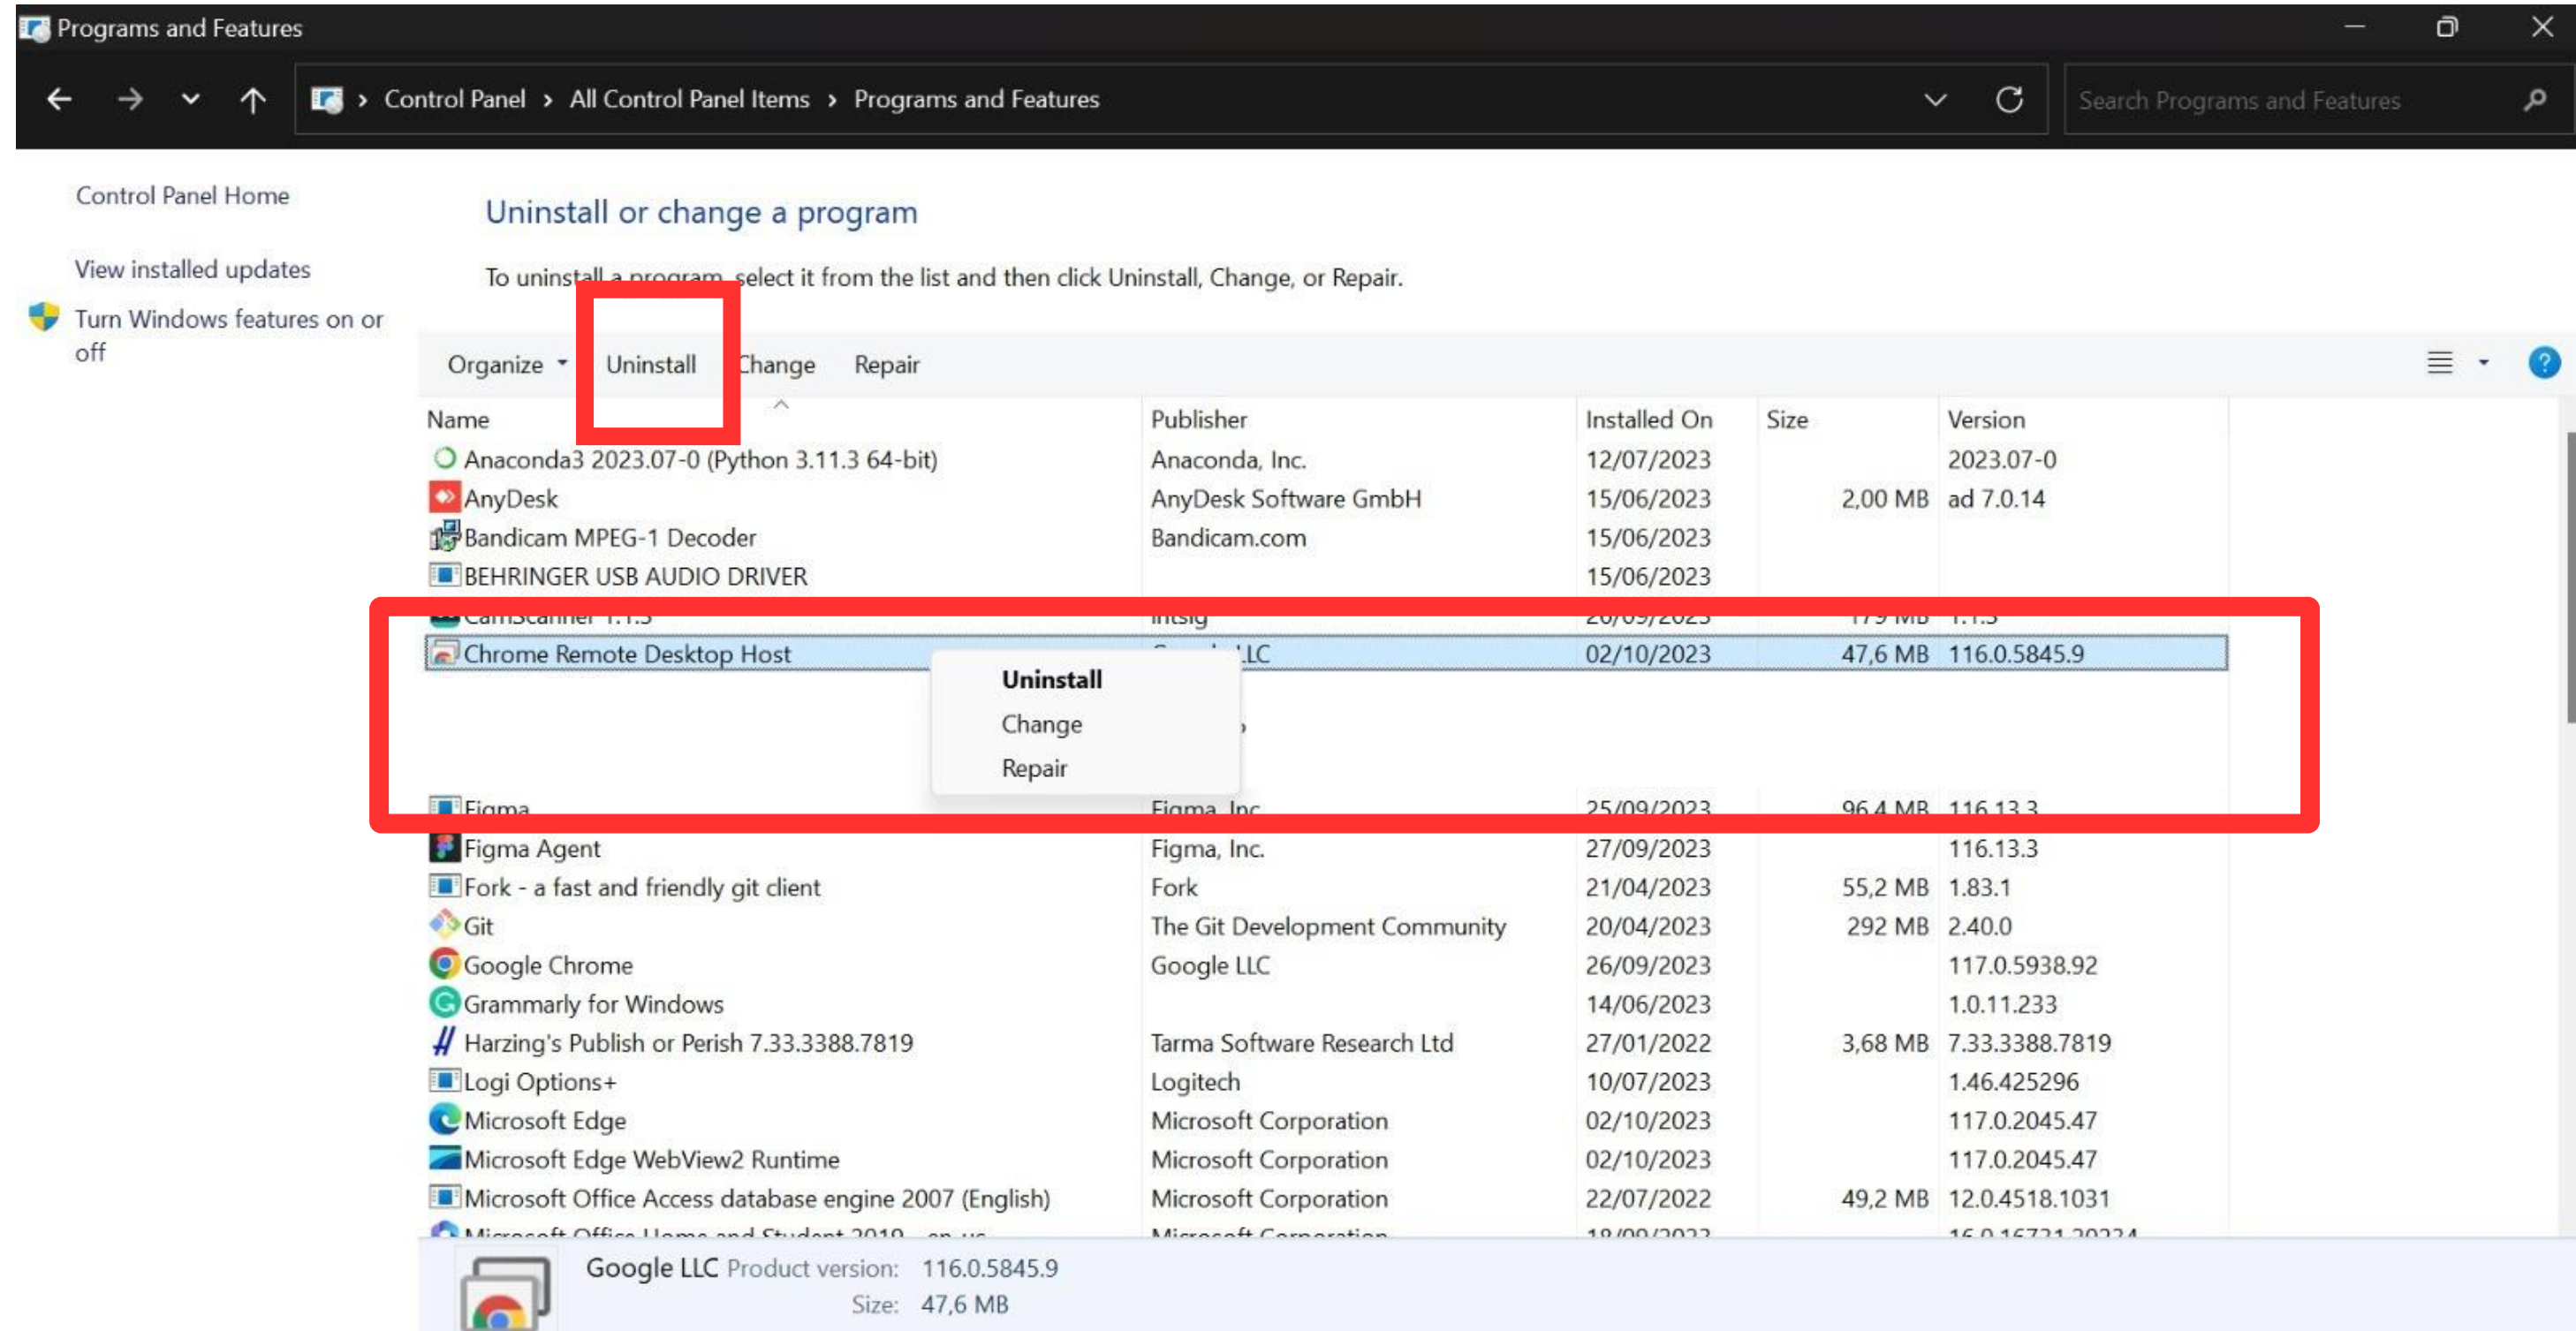

C. Cari aplikasi Chrome Remote Dekstop, untuk menghilangkan aplikasi tersebut maka Saudara/i silakan *Uninstall* atau klik kanan kemudian pilih *Uninstall*.