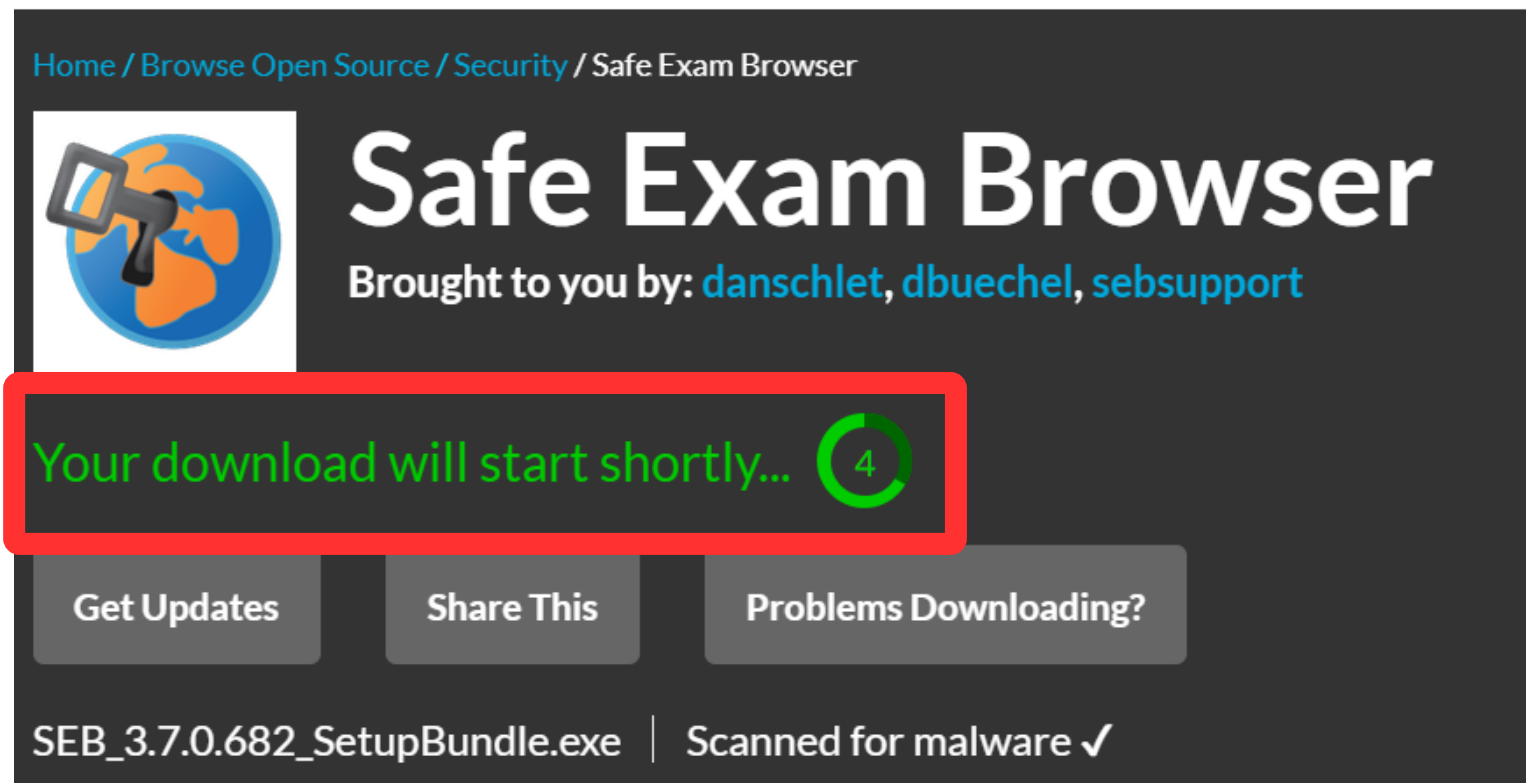

3. Selanjutnya Saudara/i akan masuk ke tampilan seperti di bawah ini, mohon tunggu sekitar 5 detik maka Safe Exam Browser (SEB) akan terdownload secara otomatis.
4. Jika sudah berhasil terdownload, maka **status download akan** berubah seperti dalam kotak.

Sebelum download